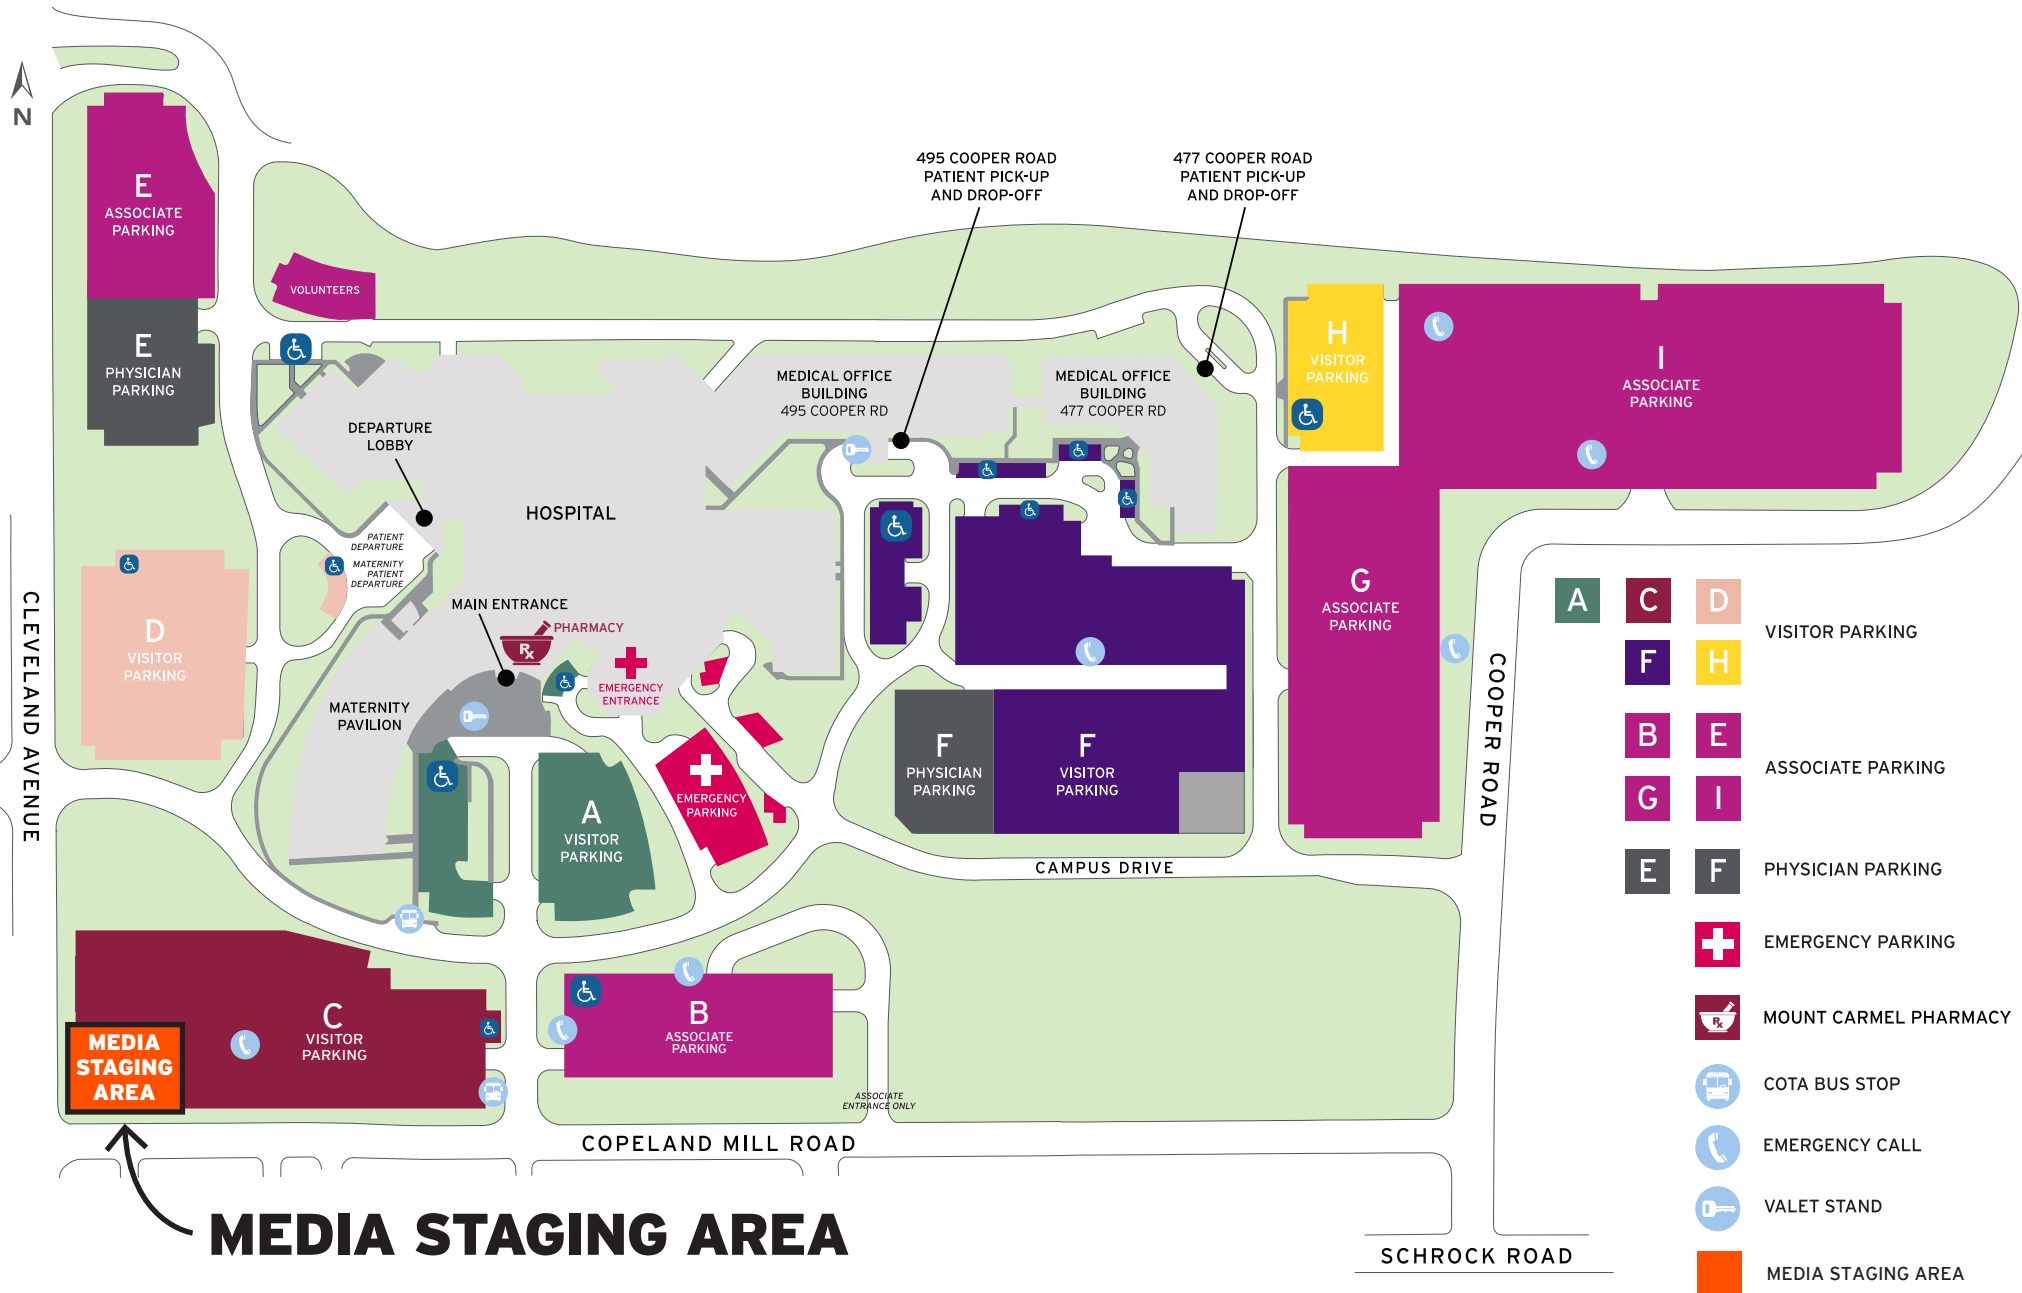

MEDIA STAGING MAP

Mount Carmel St. Ann's
500 South Cleveland Avenue
Westerville, Ohio 43081

- | | | | |
|----------|----------|----------|-----------------------|
| A | C | D | VISITOR PARKING |
| F | H | | |
| B | E | | ASSOCIATE PARKING |
| G | I | | |
| E | F | | PHYSICIAN PARKING |
| | | | EMERGENCY PARKING |
| | | | MOUNT CARMEL PHARMACY |
| | | | COTA BUS STOP |
| | | | EMERGENCY CALL |
| | | | VALET STAND |
| | | | MEDIA STAGING AREA |

MEDIA STAGING AREA